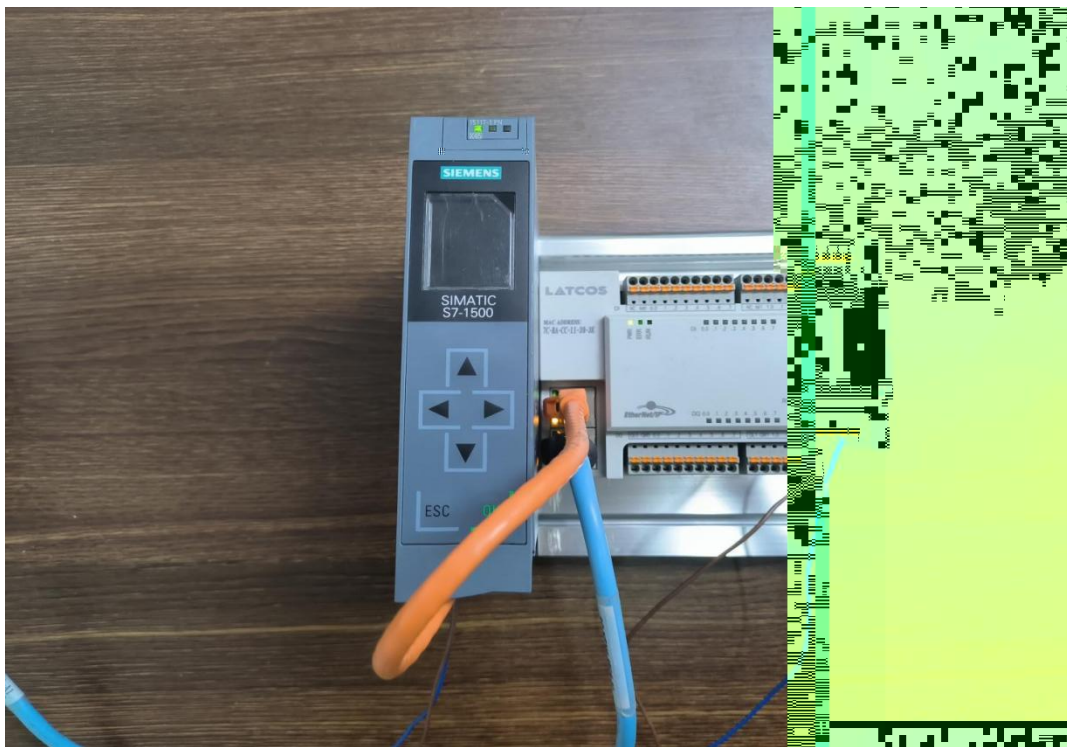

RX-PN

S7-1200

PRØ

1.

S7-1200 PLC PROFINET IO

2.

S7-1200PLC PROFINET IO IO

3.

- TIA Portal V14
- IO GSDML-V2.31-LATCOS-R51C1-PN-20220429

4.

4.1

1. S7-1200PLC IO
2. PLC IO X1 IO X2

4.2

1. TIA Portal " "

5.

6.