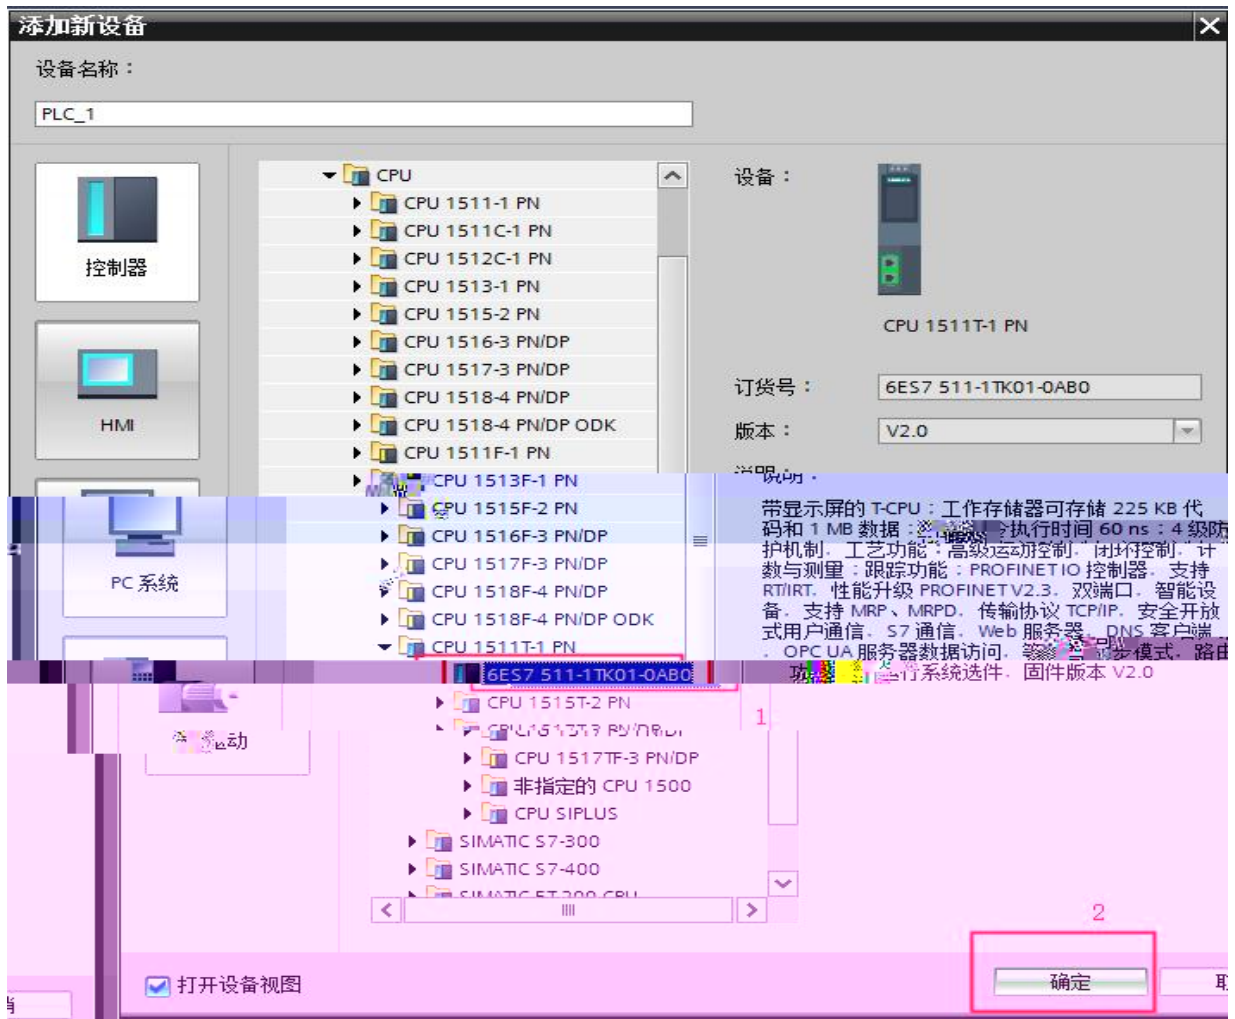

3. " " " SIMATIC S7-1500 CPU CPU 1511T-1 PN 6ES7 511-1TK01-OA B0"