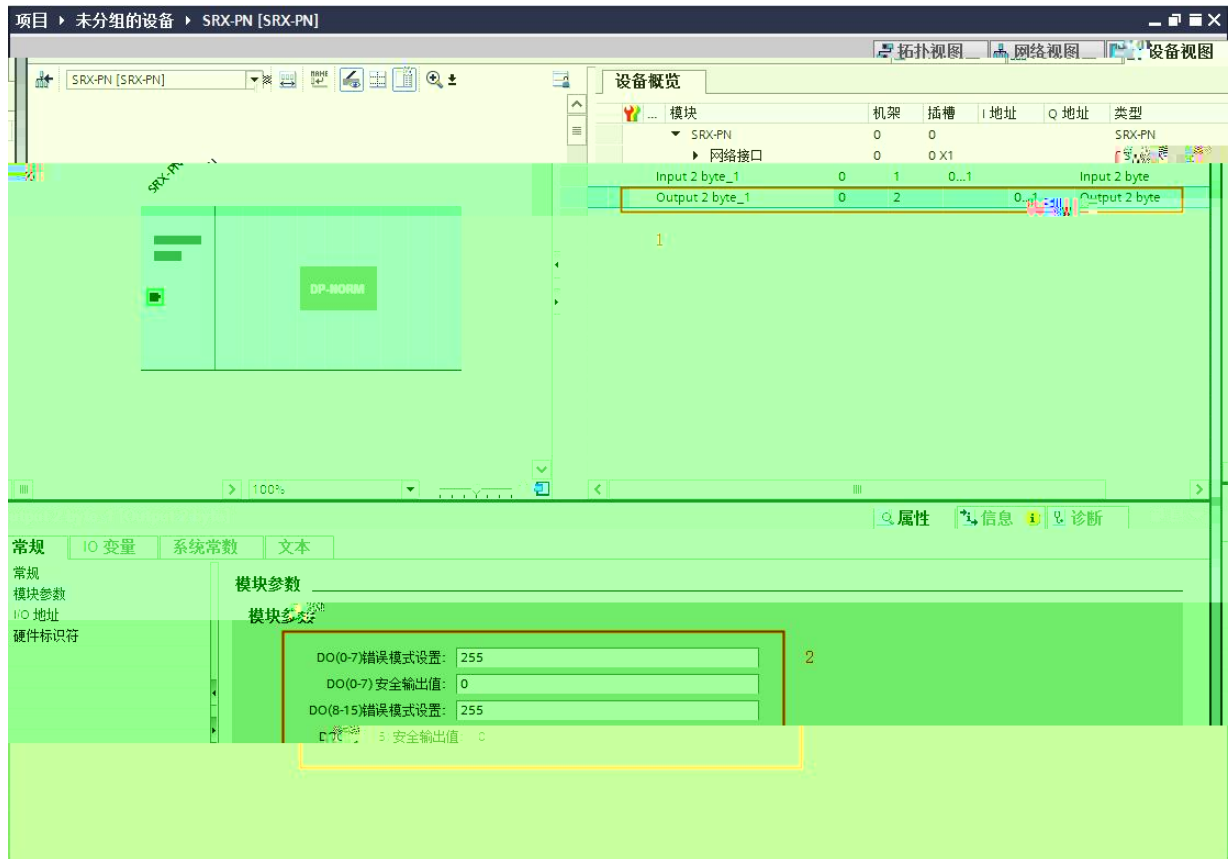

SRX-PN

SRX-D 1600P-PN	Slot1	Input 2 byte		
SRX-D 3200P-PN	Slot1	Input 2 byte	Slot2	Input 2 byte
SRX-D 1616P-PN	Slot1	Input 2 byte	Slot2	Output 2 byte
SRX-D 0016P-PN	Slot1	Output 2 byte		
SRX-D 0032P-PN	Slot1	Output 2 byte	Slot2	Output 2 byte
SRX-A 0600-PN	Slot1	6CH AI