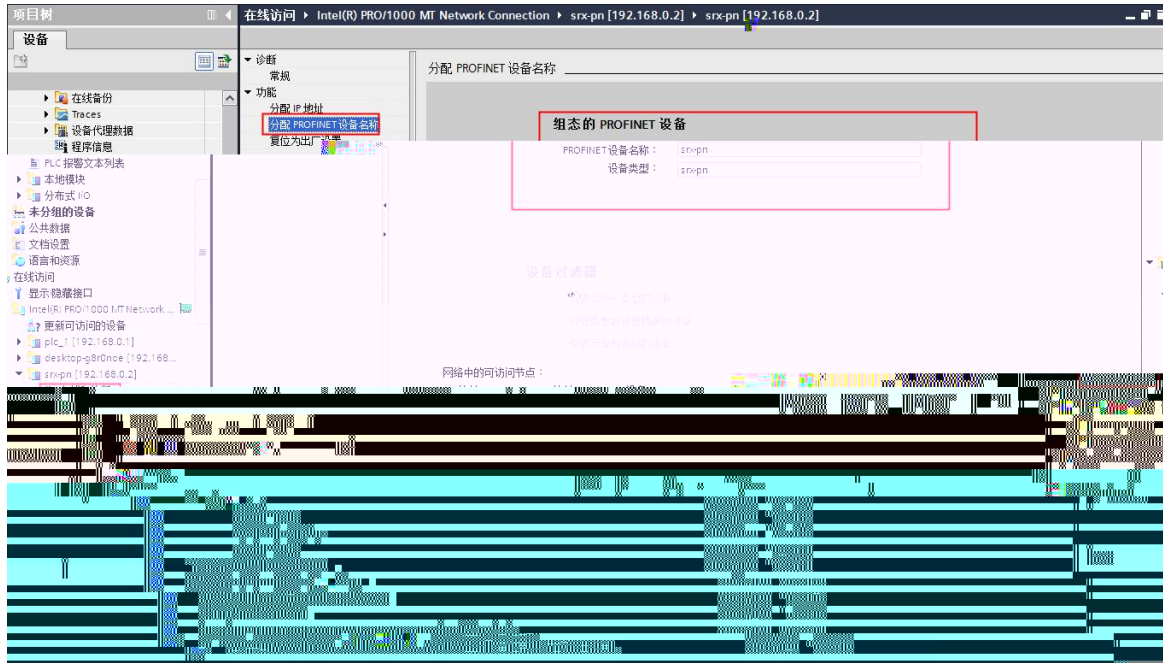

-

"

IP

IP

MAC

4.4

技科自游社
LATCOS

www.latcos.cn